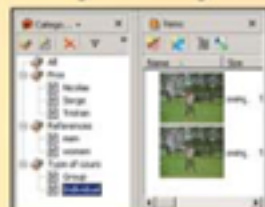

Easily locate your video clips